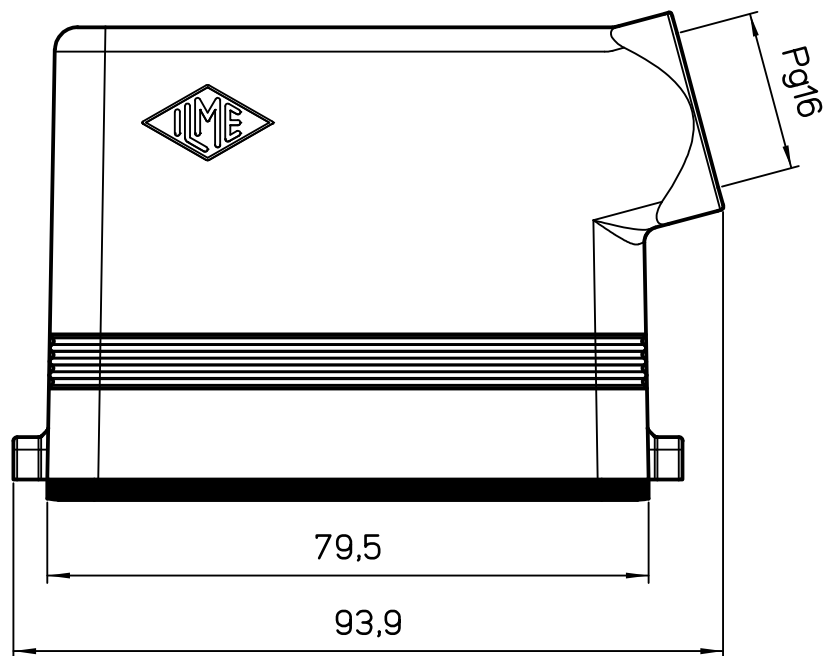

1

2

3

REV.	DATE	SIGNATURE		
Dimensions in mm		Simplified representation with dimensions without tolerance		
Original Size A4		CZOS 25 L		Scale 1:1
Date 11/10/22		Hood, size "66.16", Pg16 side entry, EMC		
Sign. S.Diasparra				