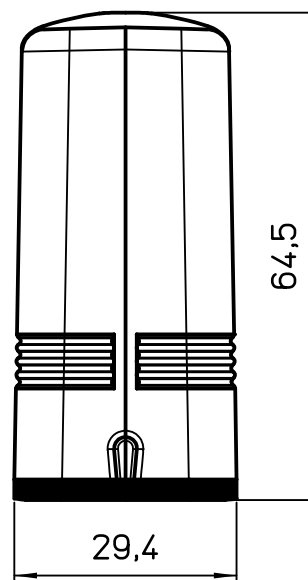

1

2

3

REV.	DATE	SIGNATURE		
Dimensions in mm		Simplified representation with dimensions without tolerance		
Original Size A4		CZOS 25 L		Scale 1:1
Date 11/10/22		Hood, size "66.16", Pg16 side entry, EMC		
Sign. S.Diasparra				